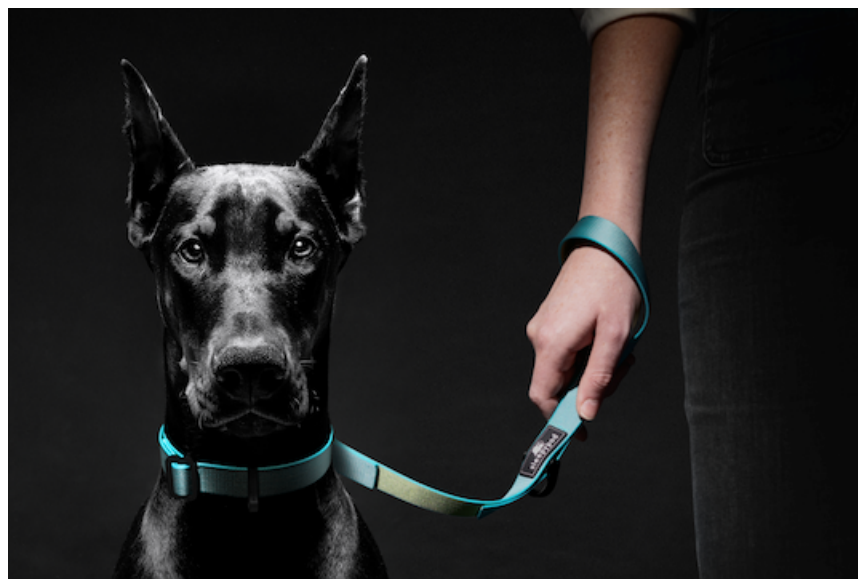

PASADENA, Calif.—August 15, 2019—Sleepypod®, a Pasadena-based company known for redefining pet products, today unveils a collection of innovative products designed with safety, reliability, and beauty in mind. The new Sleepypod Everyday Collection is made from hardwearing textiles having distinct lusters and hues.

Locking Martingale Collar

Unique collar design provides the gentle control of a martingale collar but also securely fastens for off-leash use.

- Colors: Blue Lagoon, Pink Peony, Brilliant Copper, Charcoal Gray
- Small \$17.99, Medium \$19.99, Large 24.99

Breakaway Collar

High tensile strength nylon webbing with a breakaway clasp that releases with pressure.

- Colors: Blue Lagoon, Pink Peony, Brilliant Copper, Charcoal Gray
- Small \$12.99

Power Leash

Six-foot leash with built-in traffic handle for extra control plus convenience of bag loop. Composed of high tensile strength nylon webbing and high strength snap hook that will withstand 1000 pounds of force.

- Colors: Blue Lagoon/Lime, Pink Peony/Taupe, Brilliant Copper/Stone, Charcoal Gray/Silver
- Small \$29.99, Large \$34.99

Traffic Leash

Eighteen-inch traffic leash for extra control plus convenience of bag loop. Composed of high tensile strength nylon webbing and high strength snap hook that will withstand 1000 pounds of force.