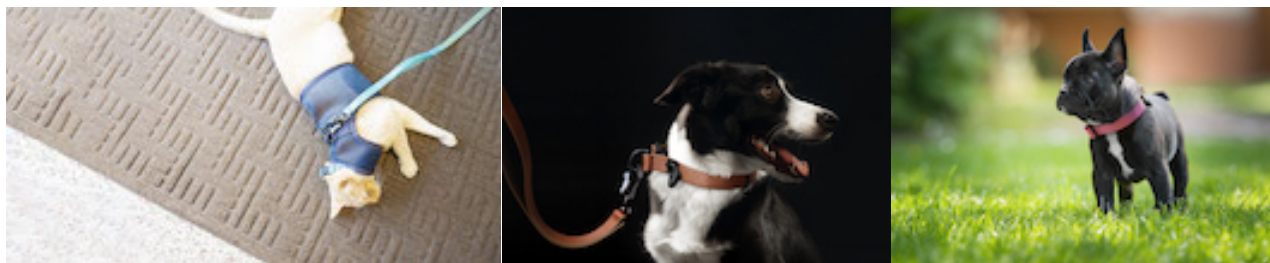

PASADENA, Calif.—August 15, 2019—Sleepypod®, a Pasadena-based company known for redefining pet products, today unveils a collection of innovative products designed with safety, reliability, and beauty in mind. The new Sleepypod Everyday Collection is made from hardwearing textiles having distinct lusters and hues.