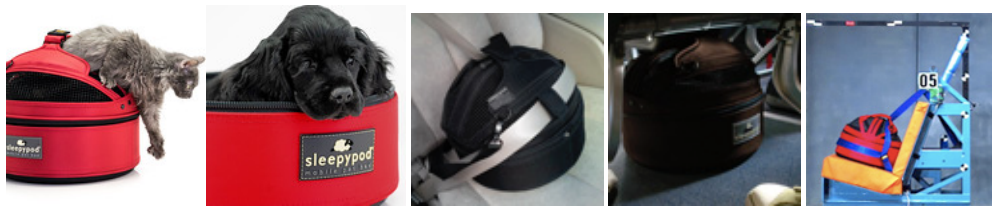

Media contact: Jane Skuta
+1.703.364.9753
press@sleepypod.com

Sleepypod Mini

Category: pet carrier, pet bed, pet car seat

Recommended for pets 6 pounds or less

Awards and honors:

- Center for Pet Safety – Certification with 5 Star Rating
- *Cat Fancy* – Editors' Choice
- Fear Free – Preferred Product Program
- *Innovative Veterinary Care Journal* – Innovation Award
- *Metropolitan Home* – Design 100
- The International Cat Association (TICA) – Endorsement of Excellence

STRESS-FREE TRAVEL

Many cats and dogs associate travel with negative experiences such as a trip to the vet or kennel. Sleepypod Mini mobile pet bed allows a pet to travel safely in the comfort of its own bed, thereby reducing travel-related stress because the Sleepypod is already a trusted part of its everyday life.

Sleepypod Mini is the ultimate pet travel multi-tasker. It's a carrier, a pet bed, and a car seat. Ultra Plush bedding surrounded by a luggage-grade, ballistic nylon base forms the cozy bed that easily becomes a carrier by zipping on its mesh dome. In a car, the Sleepypod becomes a crash-tested car seat. On the road and at your destination away from home, a pet remains in its own bed through the entire journey.

<https://www.flickr.com/photos/153084126@N07/albums/72157679804560534>

Features:

- Removable mesh dome reveals an everyday pet bed
- Easy access from the dome top
- Seatbelt straps for securing secured in a car seat
- Secure and abrasive-free mesh panel positioned on three sides for better ventilation
- Removable, Ultra Plush bedding is machine-washable
- [Safety tether](#) to eliminate quick pet escapes when opening the carrier
- Adjustable shoulder straps with comfort padding
- Padded carry handle
- Ergonomic zipper pulls
- Easy clean exterior is made of luggage-grade, ballistic nylon
- Pocket below bedding designed to hold optional electric Warmer Pad (see accessories below)