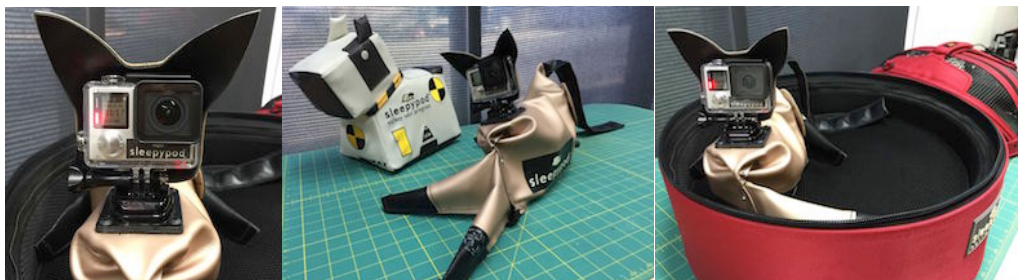

FOR IMMEDIATE RELEASE

Contact: Jane Skuta
(213) 341-1088, ext. 5
press@sleepypod.com

Sleepypod's New Crash Test Cat Signals Future of Pet Safety in Cars

Introducing CLEO, a crash test cat that records video footage of crash tests from a pet's point of view.

Pasadena, Calif.—September 10, 2015—Sleepypod®, a Pasadena-based company known for reinventing pet products through innovative design, today introduces CLEO the crash test cat. CLEO is the next member of Sleepypod's family of crash test pets designed to help Sleepypod gather safety data for the development of pet travel products. Sleepypod's new crash test technology signals the future of pet safety in cars by recording video footage of crash tests from a pet's point of view. With footage from CLEO, Sleepypod designers can see what a pet sees and record how a pet moves during a car crash.

“As Sleepypod explores new approaches to pet safety in cars, recording the movements of CLEO in simulated car crashes allows our designers to peer from behind a pet safety restraint and view a crash from a pet's point of view,” says Michael Leung, Sleepypod's lead product designer and co-founder. “This is a step forward for pet safety in cars because until now we have only been able to observe the effects of car crashes as onlookers.”

Watch CLEO's crash test footage at <https://www.youtube.com/playlist?list=PL2t9swGuON-TBEBHEoNqSuYI1u83cAc5P>.

Sleepypod's Family of Crash Test Pets

- CLEO the crash test cat, introduced September 2015
- DUKE the crash test dog, introduced July 2013
- MAX the crash test dog, introduced June 2012